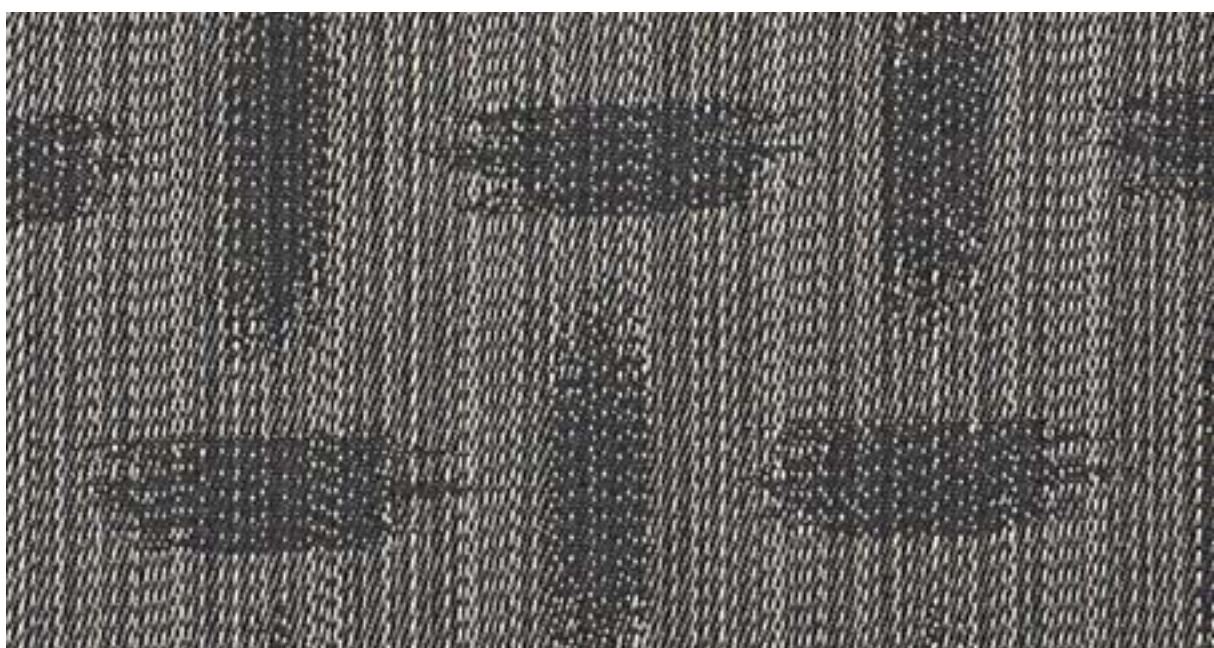

The picture shows a 60 cm width

Brush Grey
OPE J171 120

Brush Hemp
OPE J170 120

The picture shows a 60 cm width

The picture shows a 60 cm width

Brush Carbon
OPE J172 120

Brush Beige
OPE J169 120

The picture shows a 120 cm width