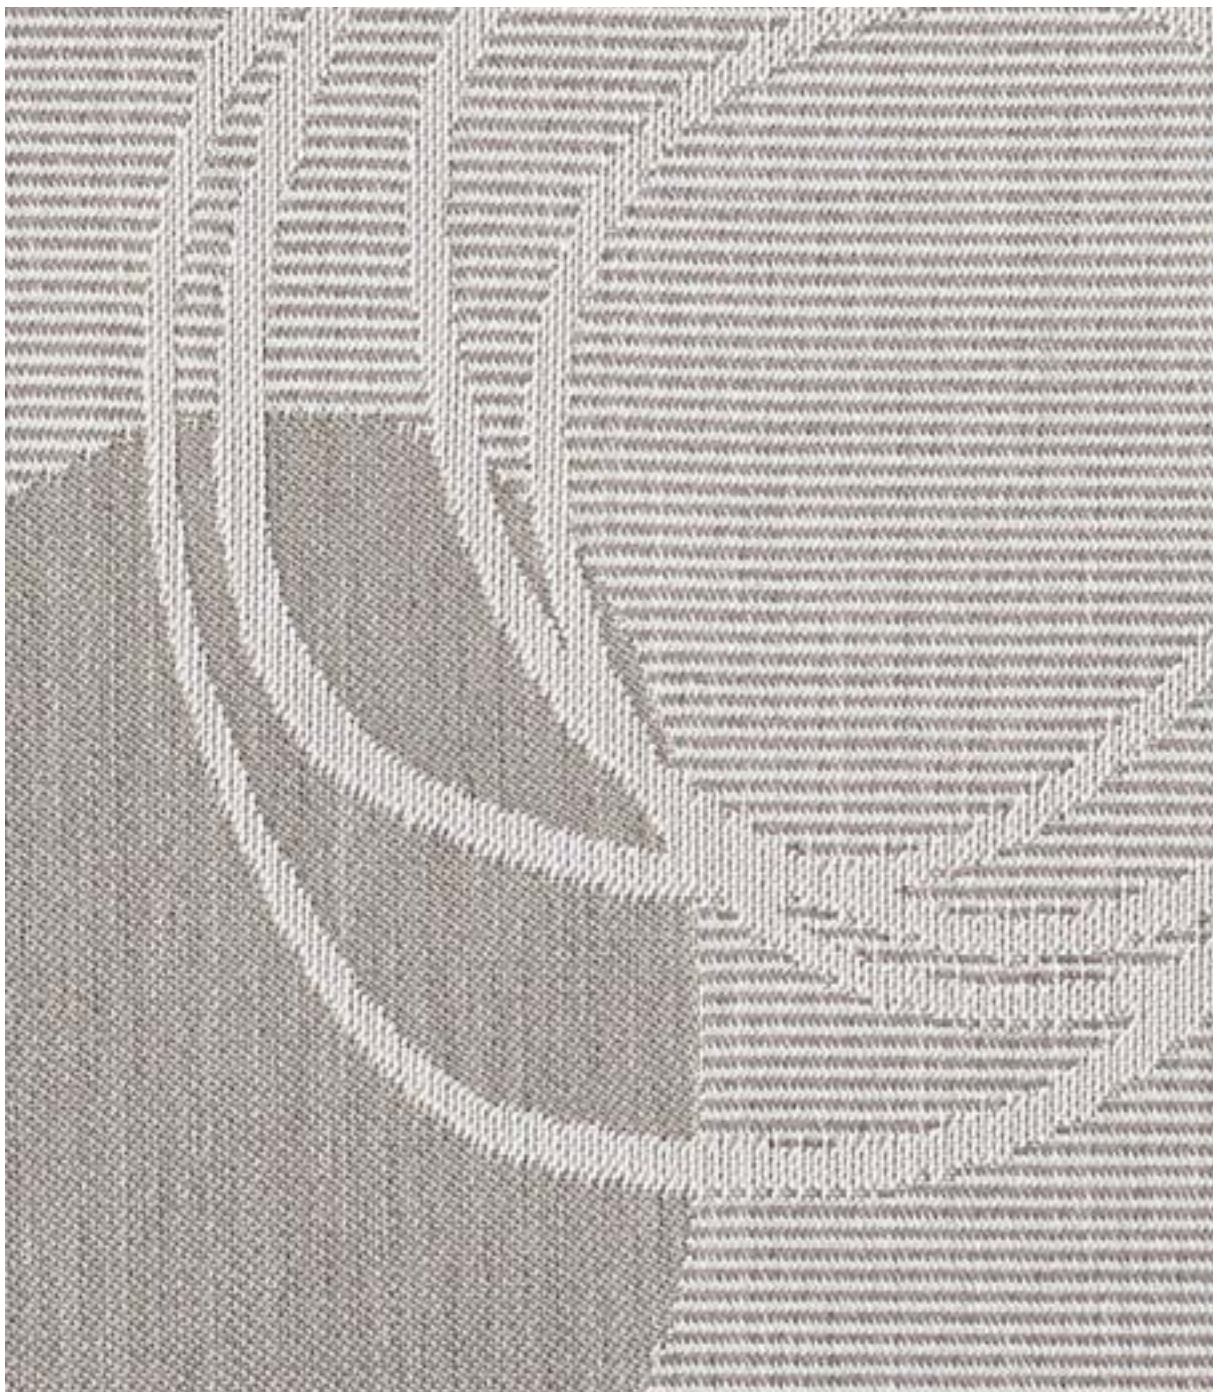

AWNING FABRICS

Jacquards

Jacquards - Jacquards - Jacquards - Jacquards
Jacquards - Mönstrade - Jacquards

Opera

DICKSON[®]
solar fabrics

Constellation

The picture shows a 60 cm width

The picture shows a 60 cm width

Constellation Blue
OPE J180 120

Constellation Beige
OPE J179 120

The picture shows a 60 cm width

The picture shows a 60 cm width

Constellation Grey
OPE J178 120

Constellation Curry
OPE J177 120

The picture shows a 60 cm width

The picture shows a 60 cm width

Brush Grey
OPE J171 120

Brush Hemp
OPE J170 120

The picture shows a 60 cm width

The picture shows a 60 cm width

Brush Carbon
OPE J172 120

Brush Beige
OPE J169 120

The picture shows a 120 cm width

	 < 10%	 >10% < 20%	 > 20%	 < 10%	 >10% < 20%	 > 20%	 UV 100%	 UV 95%	 UV 90%		
OPE J062 120 Galet Grey	•			•			•			120cm/47,5"	81cm/32"
OPE J169 120 Brush Beige		•		•				•		120cm/47,5"	9cm/3,5"
OPE J170 120 Brush Hemp	•			•				•		120cm/47,5"	9cm/3,5"
OPE J171 120 Brush Grey		•		•				•		120cm/47,5"	9cm/3,5"
OPE J172 120 Brush Carbon	•			•			•			120cm/47,5"	9cm/3,5"
OPE J177 120 Constellation Curry		•		•				•		120cm/47,5"	61cm/24"
OPE J178 120 Constellation Grey		•		•				•		120cm/47,5"	61cm/24"
OPE J179 120 Constellation Beige		•			•			•		120cm/47,5"	61cm/24"
OPE J180 120 Constellation Blue		•		•				•		120cm/47,5"	61cm/24"